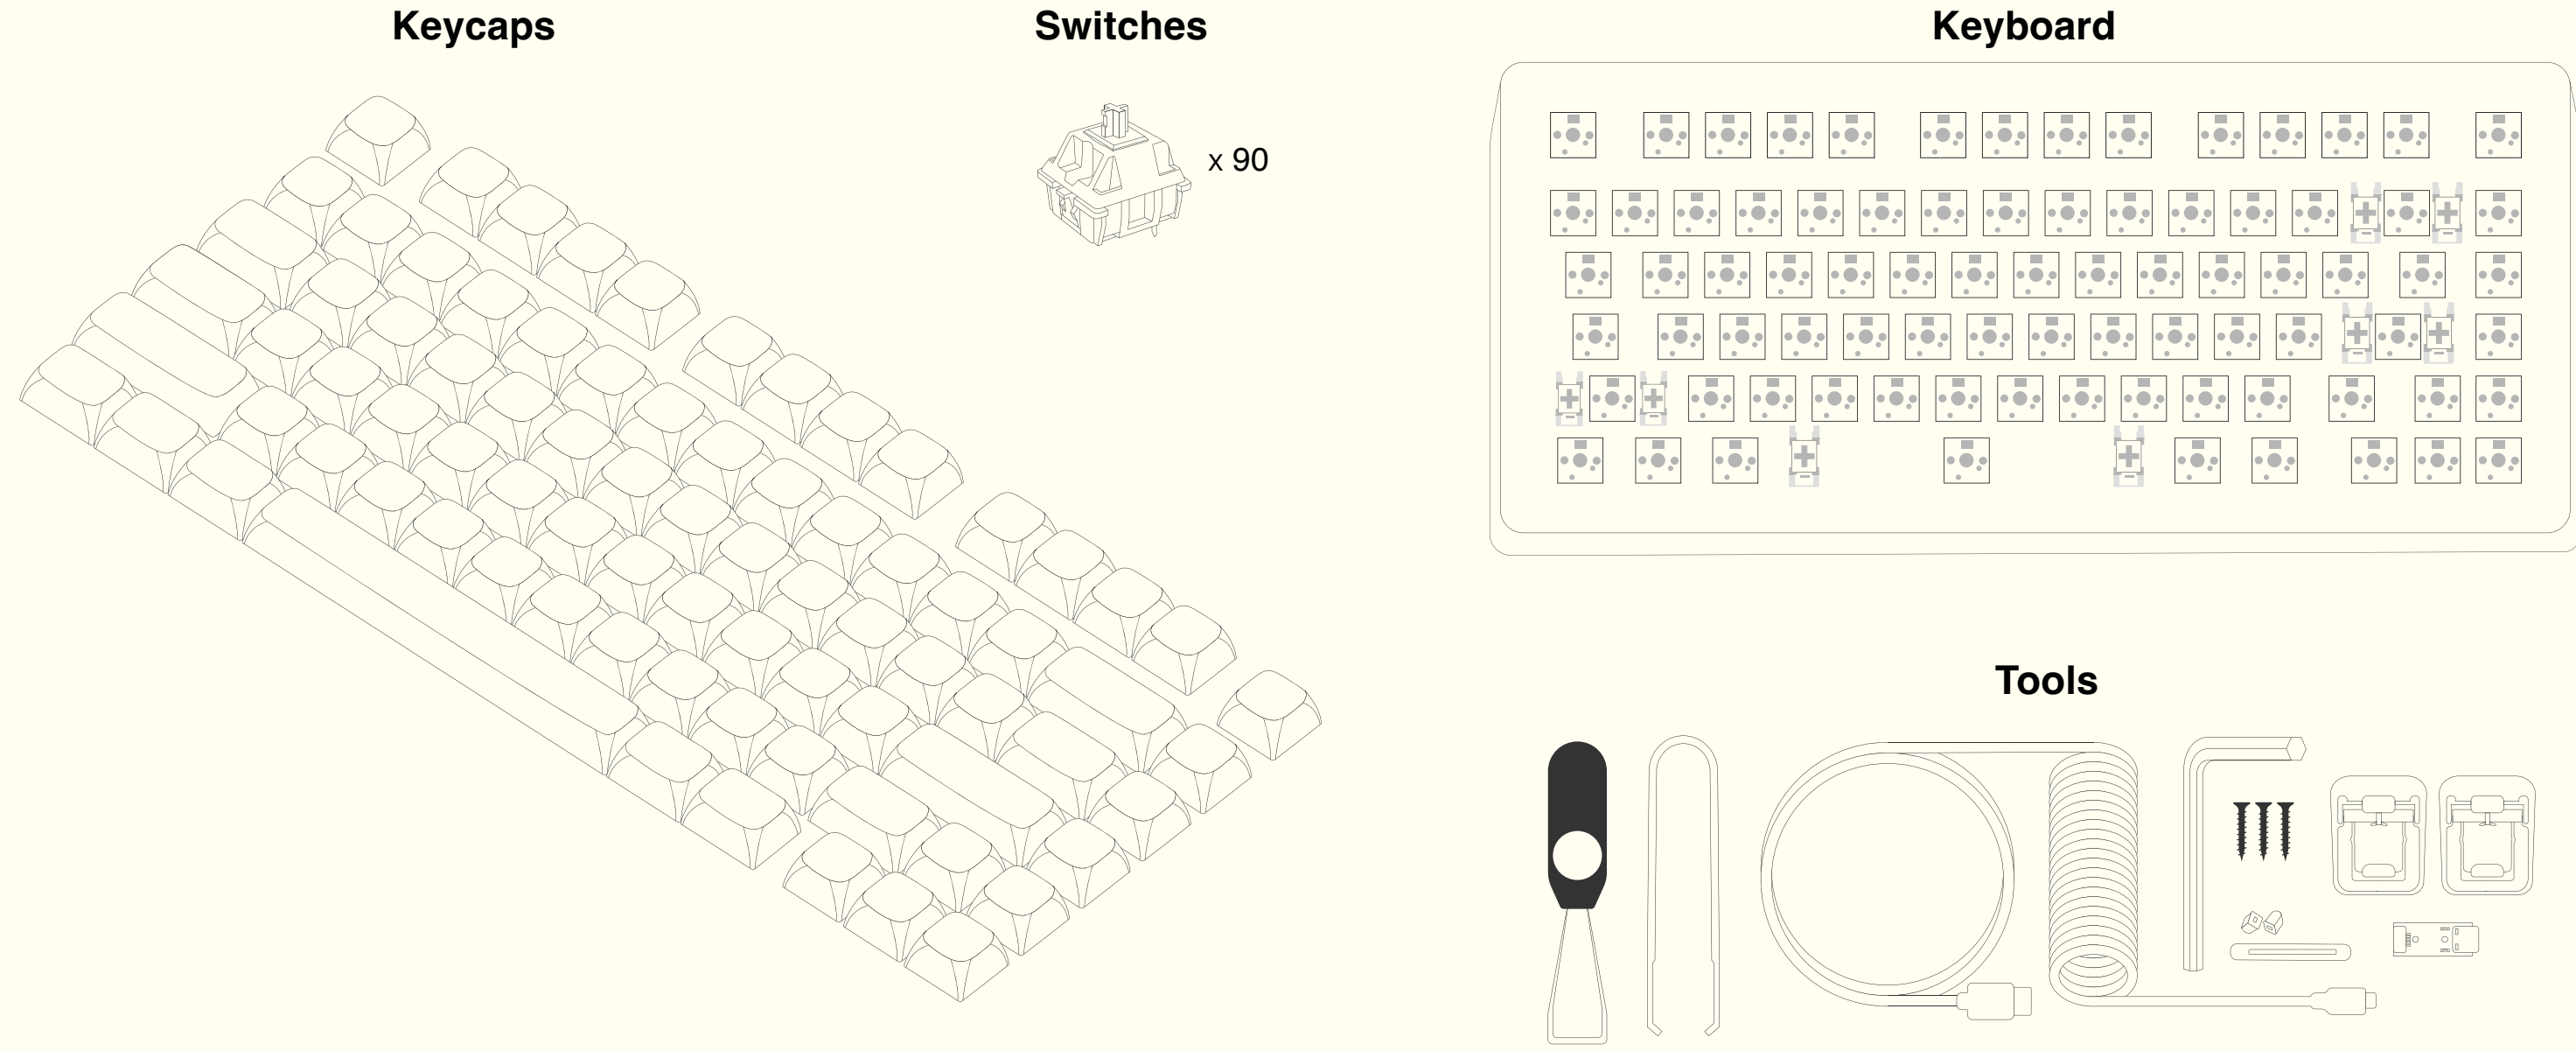

HOW IT WORKS

(Keyboard Build)

- Keycaps, Keyboards, Switches, and Tools are all packaged into one single box.
- Tools are all optional for those interested in more in-depth modifications.
- Build takes less than 30 minutes.

EVERYTHING INCLUDED IN ONE SIMPLE PACKAGE

STEP 1
Gather your materials –
Keyboard, Switches, Keycaps