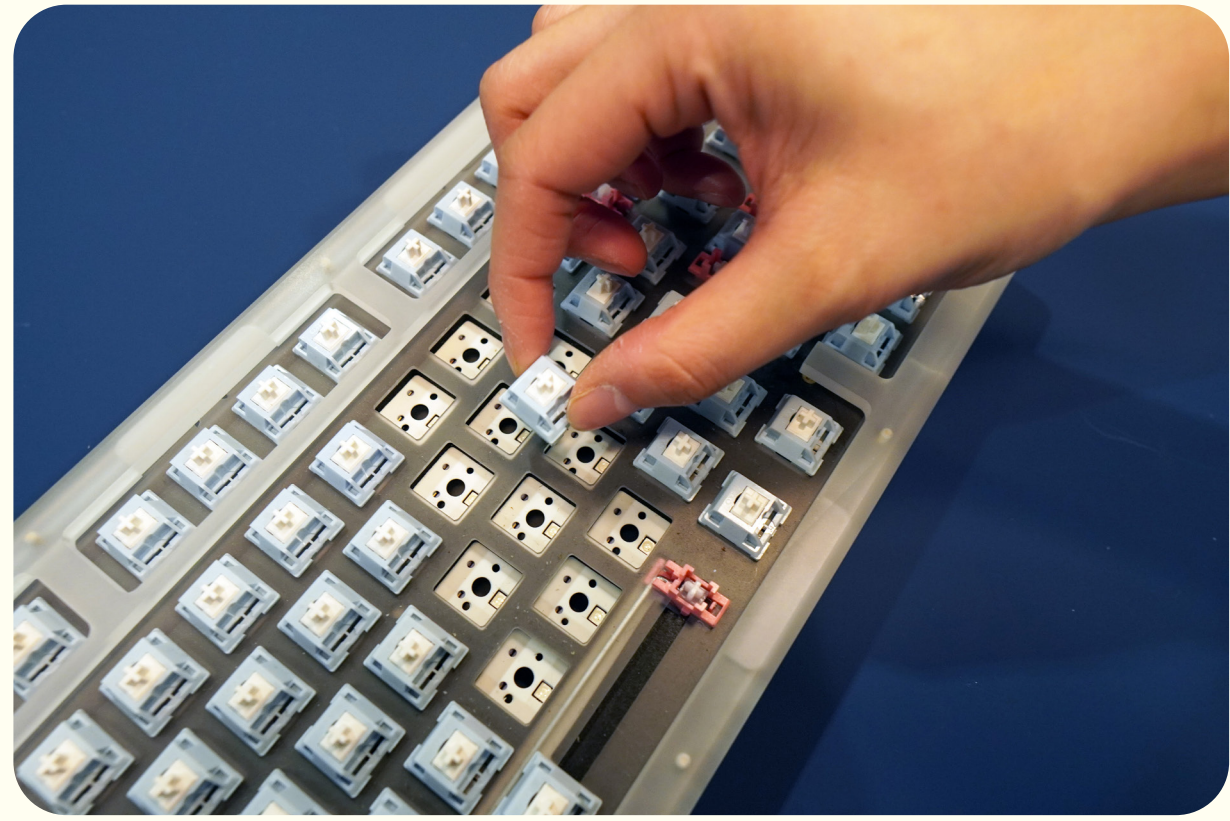

STEP 2
Place Switches